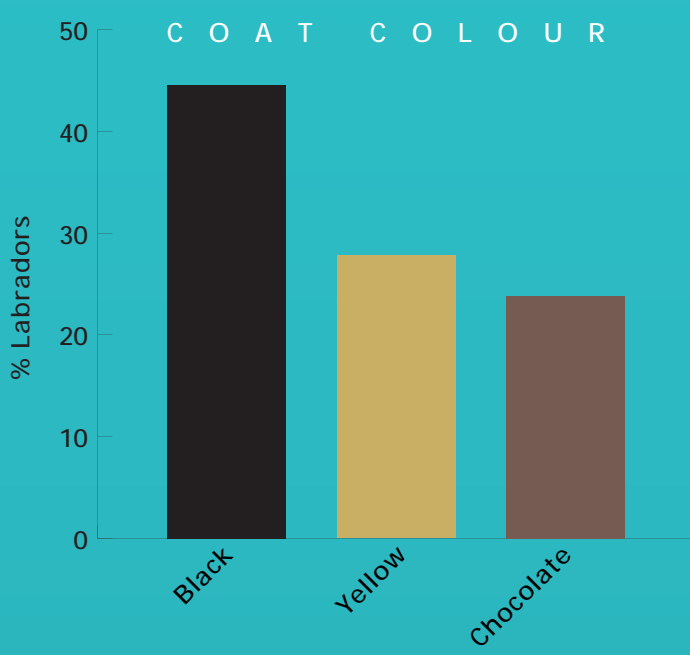

Average adult bodyweight

Males - 35kg
Females - 30kg

Most Common Causes of Death

Most Common Problems Diagnosed

The risk of the remaining problems listed did not differ between chocolate Labs and non-chocolate Labs.