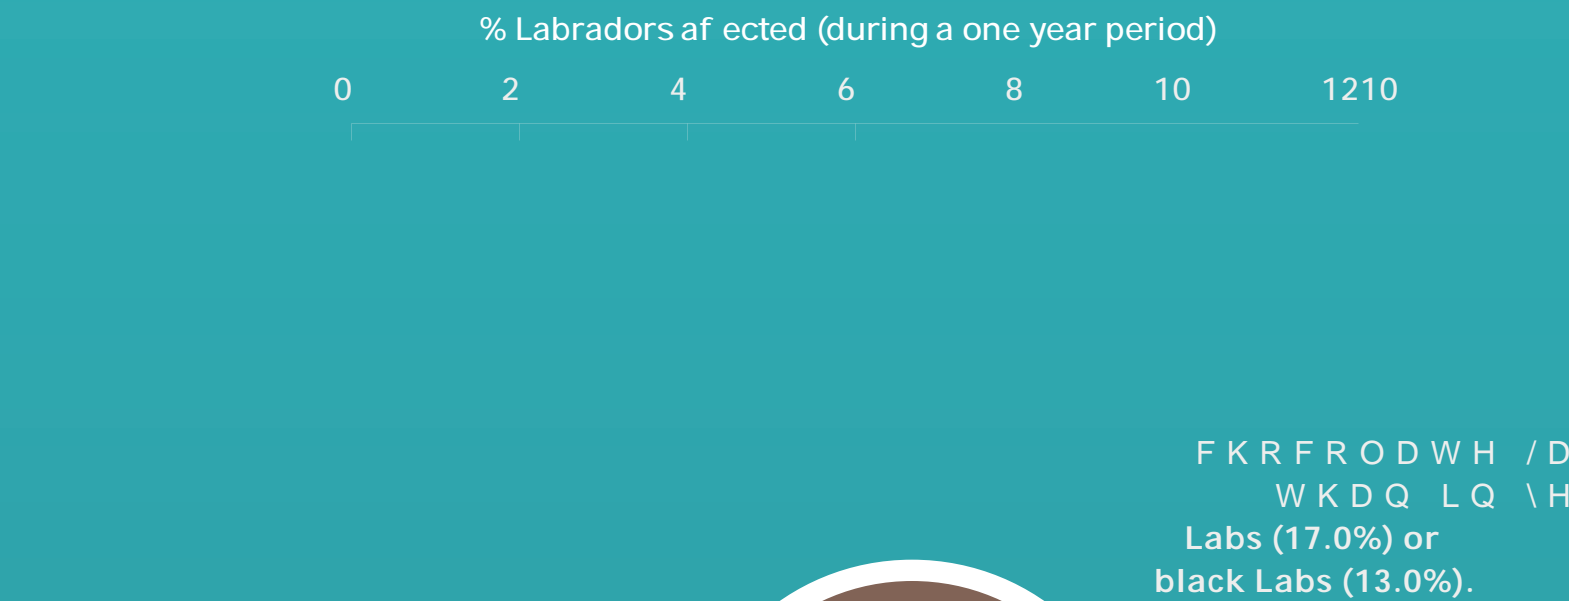

Average adult bodyweight

Males - 35kg
Females - 30kg

Most Common Causes of Death

Most Common Problems Diagnosed

The risk of the remaining problems listed did not differ between chocolate Labs and non-chocolate Labs.