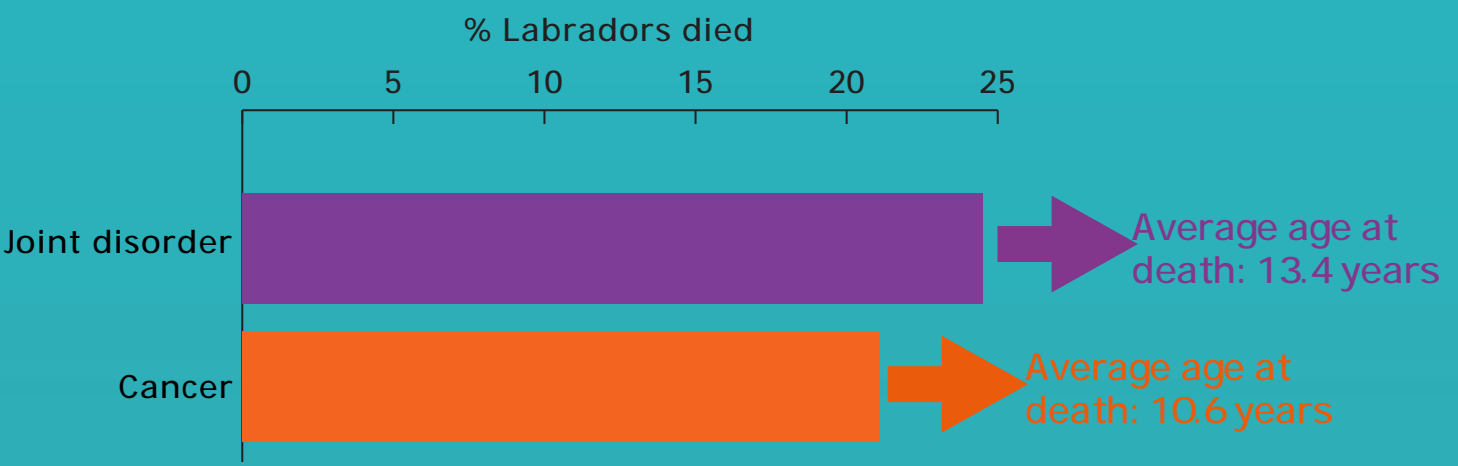

Average adult bodyweight

Males - 35kg
Females - 30kg

Most Common Causes of Death

Most Common Problems Diagnosed

The risk of the remaining problems listed did not differ between chocolate Labs and non-chocolate Labs.